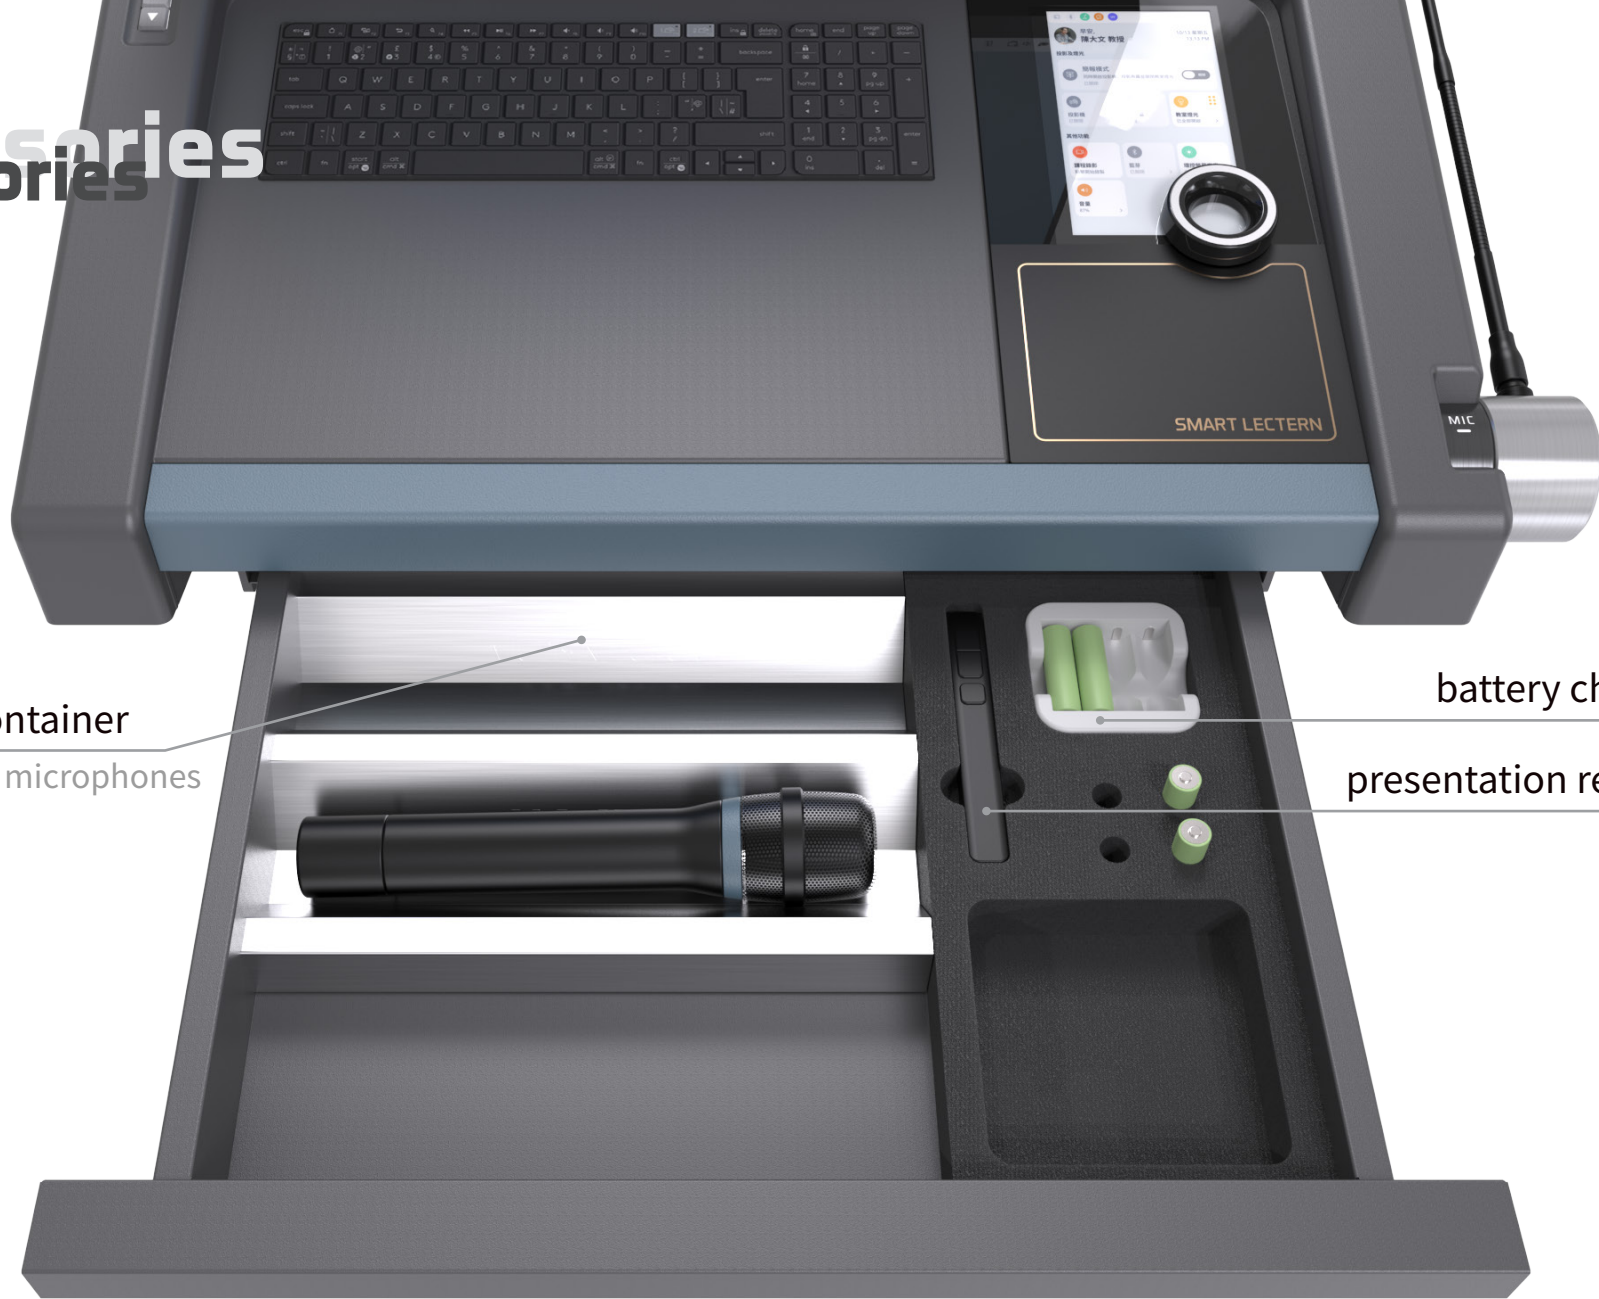

Accessories

microphone container
Accommodates 2 microphones

battery charger
presentation remote