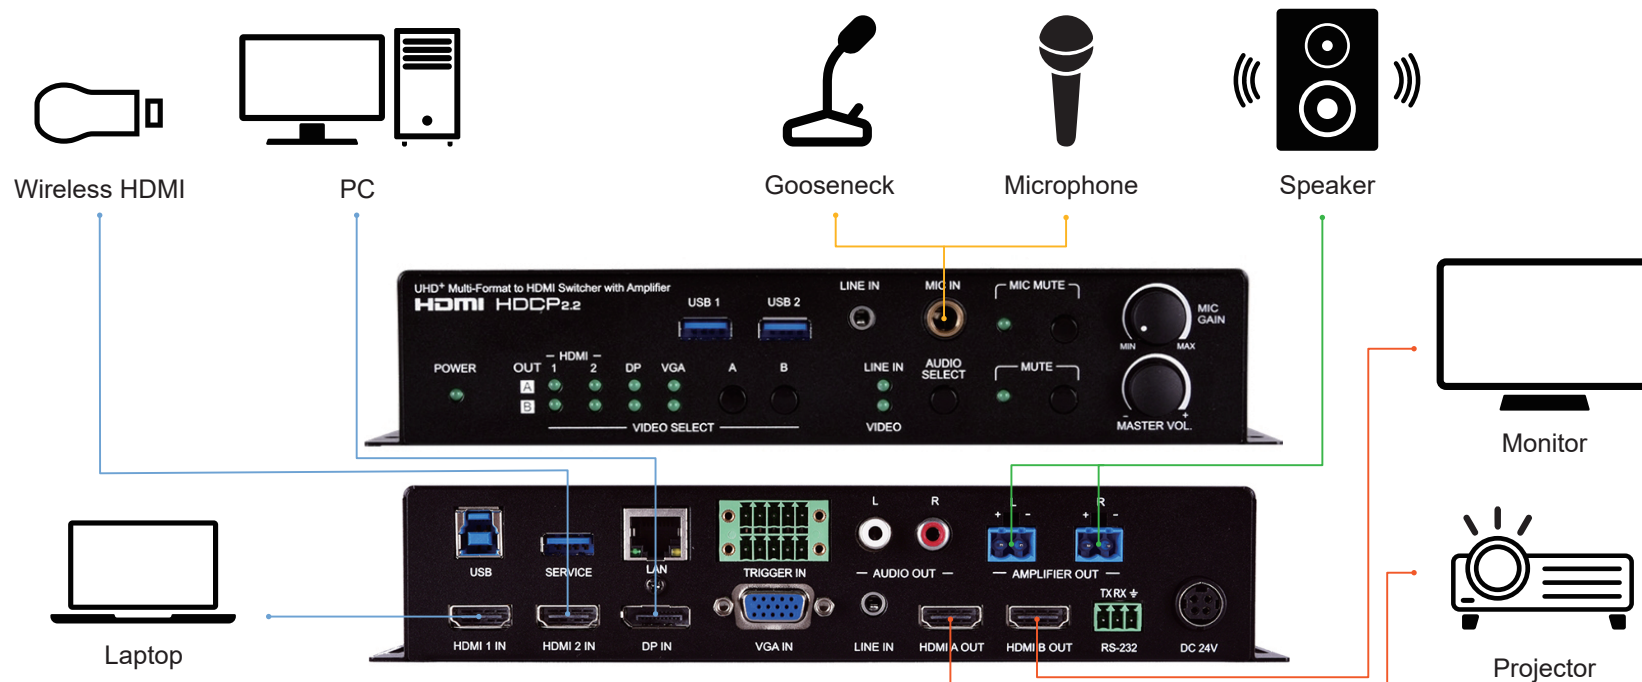

## Front panel/

Power led : Indicate the unit is on/off

Pass-through port : USB3.0 x2

LINE IN : 3.5mm stereo (unbalanced)

MIC IN : 6.35mm microphone

(48V phantom power available)

MIC GAIN knob : MIC IN volume adjust

## Rear panel/

Pass-through Port : USB 3.0(Type B) x1

USB 3.0 (Type A) x1 with Service function

Control I/O : RS-232 (3-pin Terminal Blo),  
Trigger (10-pin Terminal Block)

LAN : RJ45 connector

(control the unit via Telnet/WebGUI)

DC 24V : Power input

Video Input : HDMI (Type-A) x2,

DisplayPort x1,

VGA (HD-15) x1

Video Output : HDMI (Type-A) x2

Audio Out : RCA x2

Amplifier Out : 2-pin Terminal Block x2 (20w each)

Thinkso reserve the right to change specifications.

32" screen at the front lectern can show images, posters, logos, etc.

Wirelessly cast your tablet to the projector with a built-in casting device.(optional)