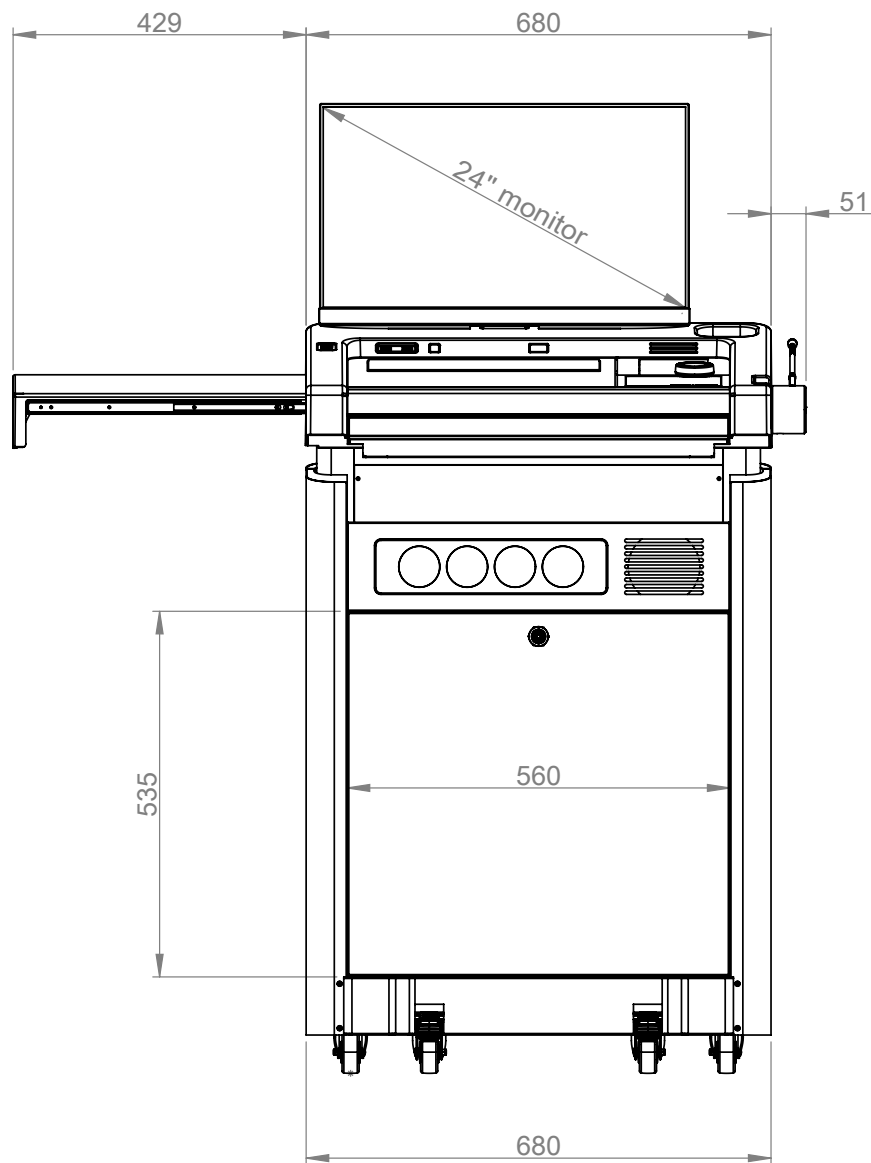

DC 24V : Power input

Video Input : HDMI (Type-A) x2,

DisplayPort x1,

VGA (HD-15) x1

Video Output : HDMI (Type-A) x2

Audio Out : RCA x2

Amplifier Out : 2-pin Terminal Block x2 (20w each)

Thinkso reserve the right to change specifications.

32" screen at the front lectern can show images, posters, logos, etc.

Wirelessly cast your tablet to the projector with a built-in casting device.(optional)

## 1. Lectern body: .....

Tabletop: 680x491mm

Tabletop height: 920~1120mm

Sliding Table: 700x554mm

Shelf: 429x320mm (for personal items)

Material: 1.2mm sheet metal

Monitor: VESA mount is compatible with 21"~27" monitors.

Viewing angle is adjustable from 7 to 45 degrees.

Keyboard & Mouse: Compatible with standard keyboard & mouse.

Cabinet: 680L x 150W x 710H

Feet: Equips with 4 heavy-duty wheels. 2 of them are lockable.