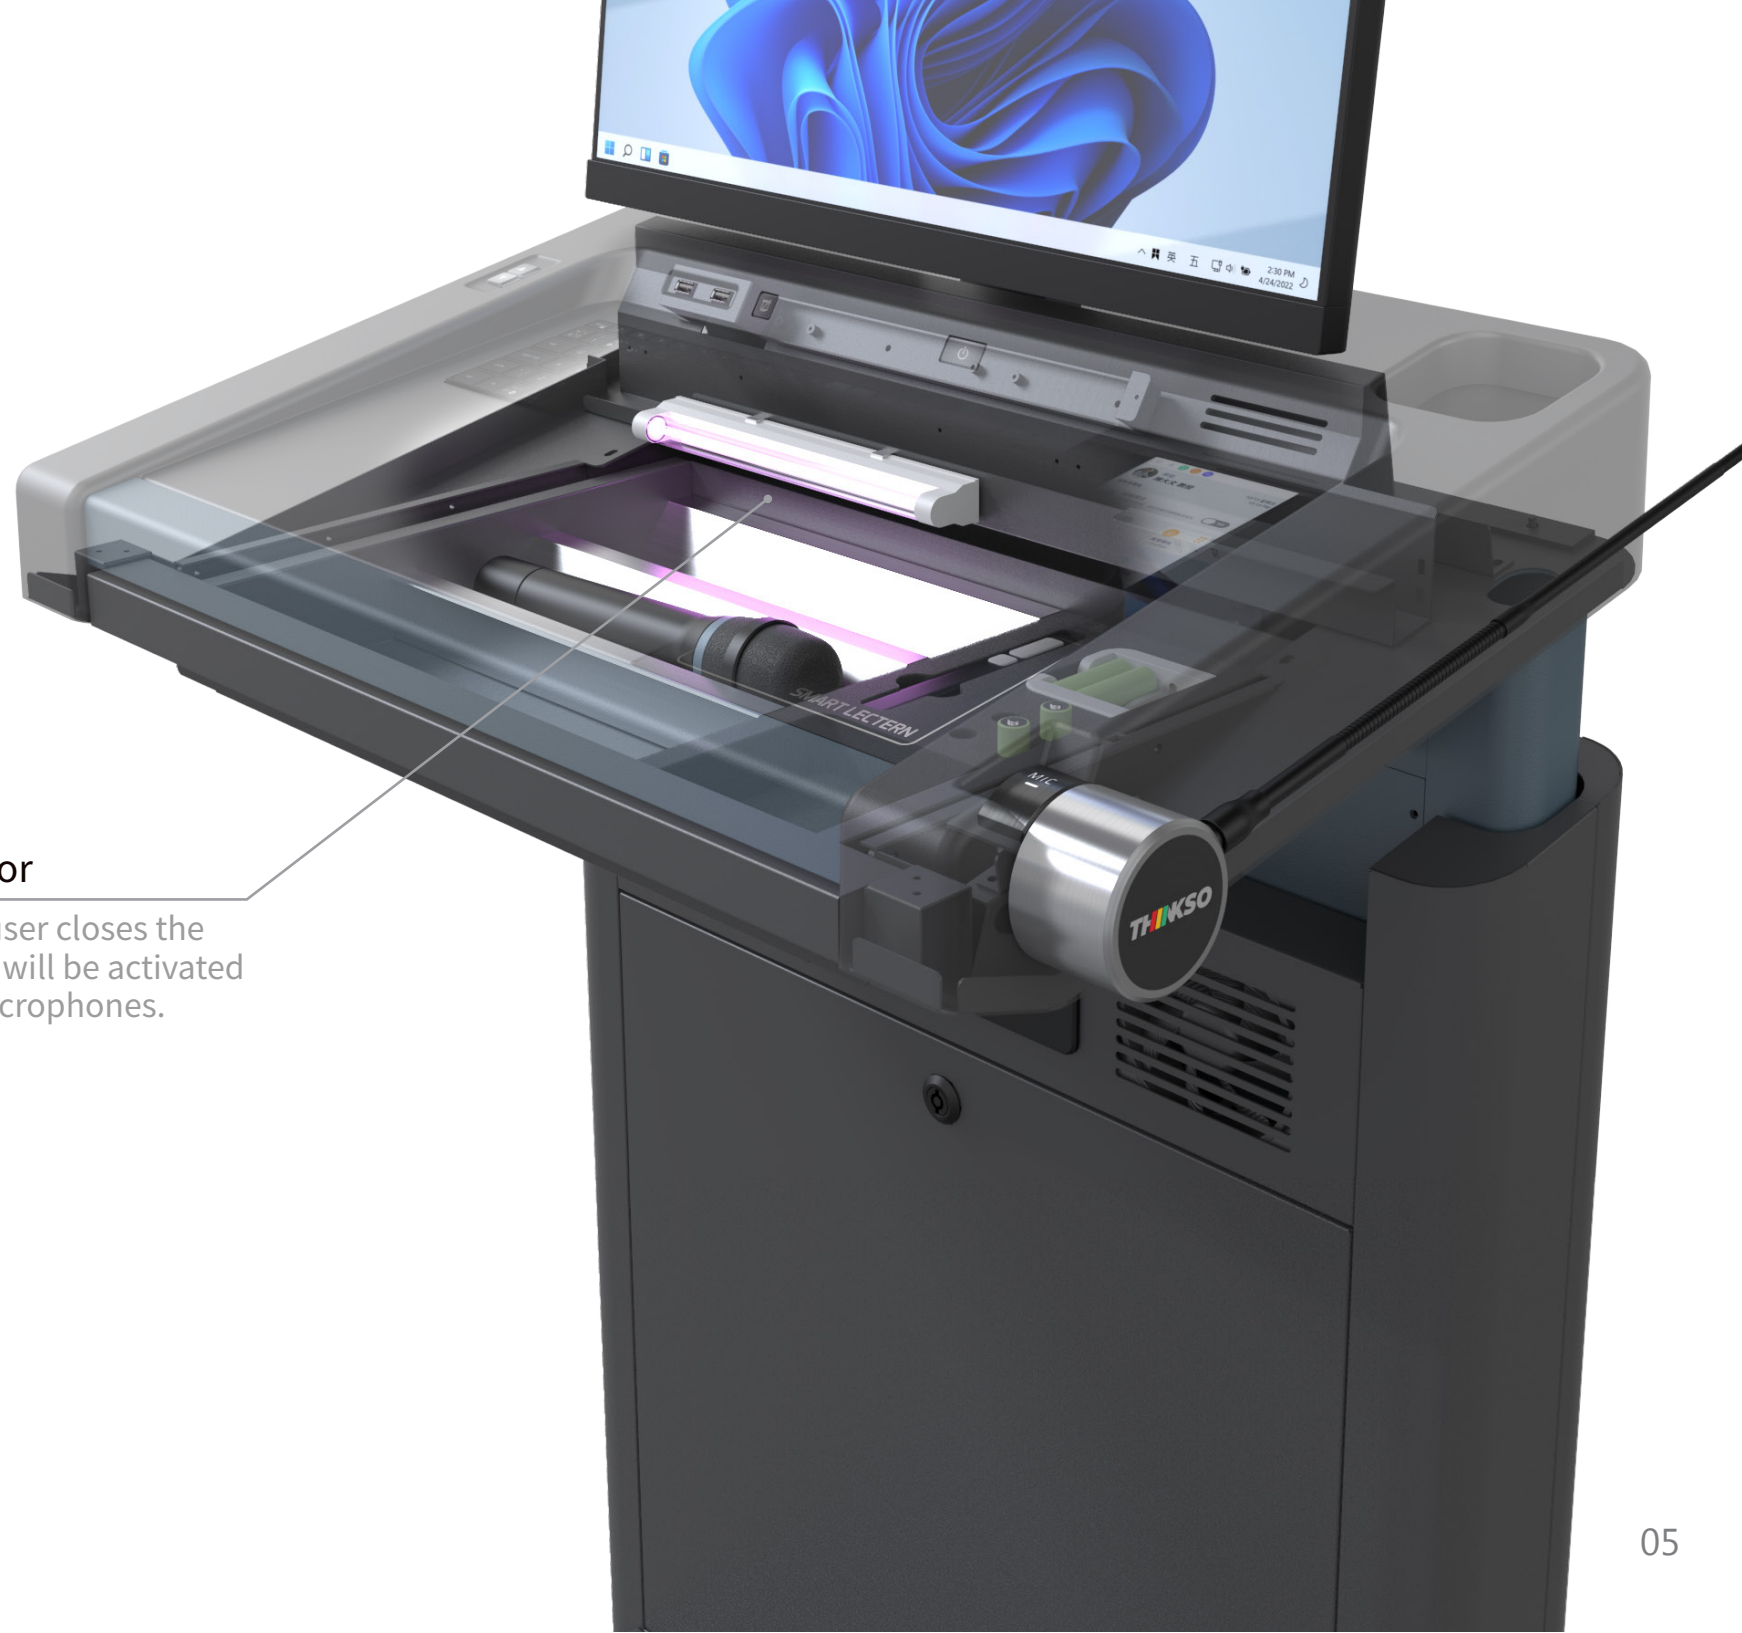

UV light disinfectant

Every time when a user closes the drawer, the UV light will be activated and disinfect the microphones.