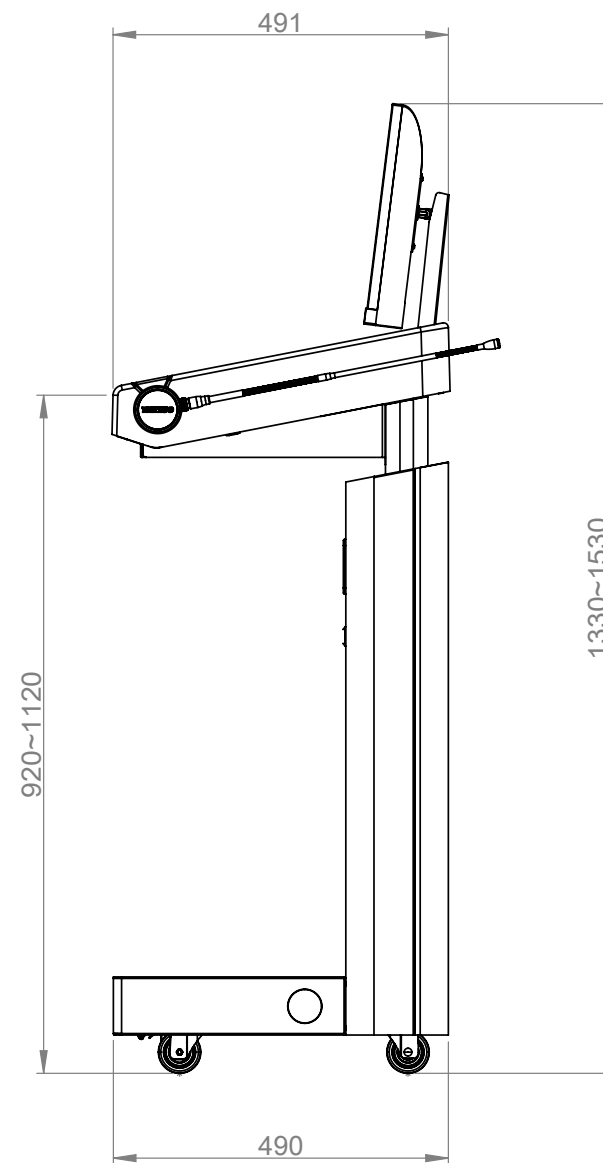

DC 24V : Power input

Video Input : HDMI (Type-A) x2,

DisplayPort x1,

VGA (HD-15) x1

Video Output : HDMI (Type-A) x2

Audio Out : RCA x2

Amplifier Out : 2-pin Terminal Block x2 (20w each)

Thinkso reserve the right to change specifications.

32" screen at the front lectern can show images, posters, logos, etc.

Wirelessly cast your tablet to the projector with a built-in casting device.(optional)

## 1. Lectern body: .....

Tabletop: 680x491mm

Tabletop height: 920~1120mm

Sliding Table: 700x554mm

Shelf: 429x320mm (for personal items)

Material: 1.2mm sheet metal

Monitor: VESA mount is compatible with 21"~27" monitors.