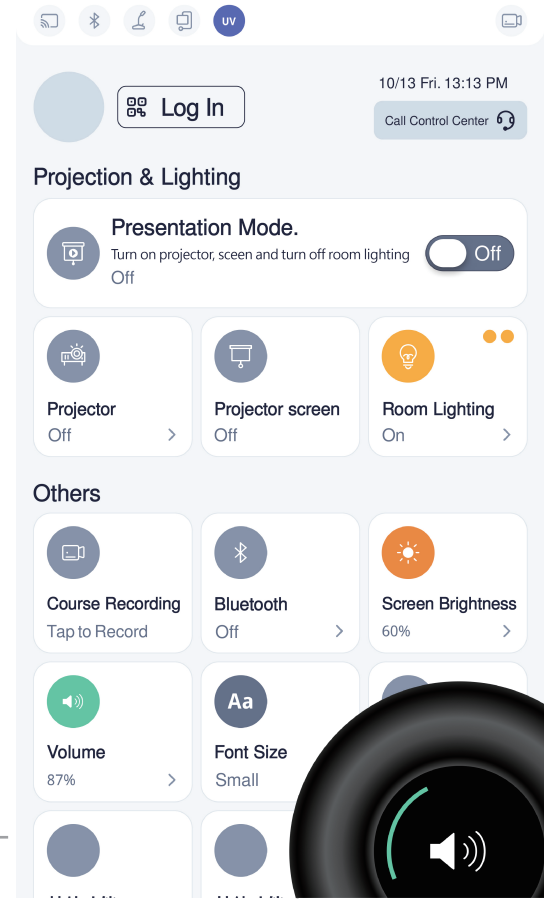

# Desktop

cease projection

desk height control

24" monitor with VESA mount  
(compatible with 22"~27")

power switch

side mounted gooseneck

Knob for immediately volume adjustment

### User friendly interface

A brand new control system integrated all the built-in equipment and external accessory devices developed by Thinkso. With the accessible user interface, users are enabled to operate the lectern without prior training.