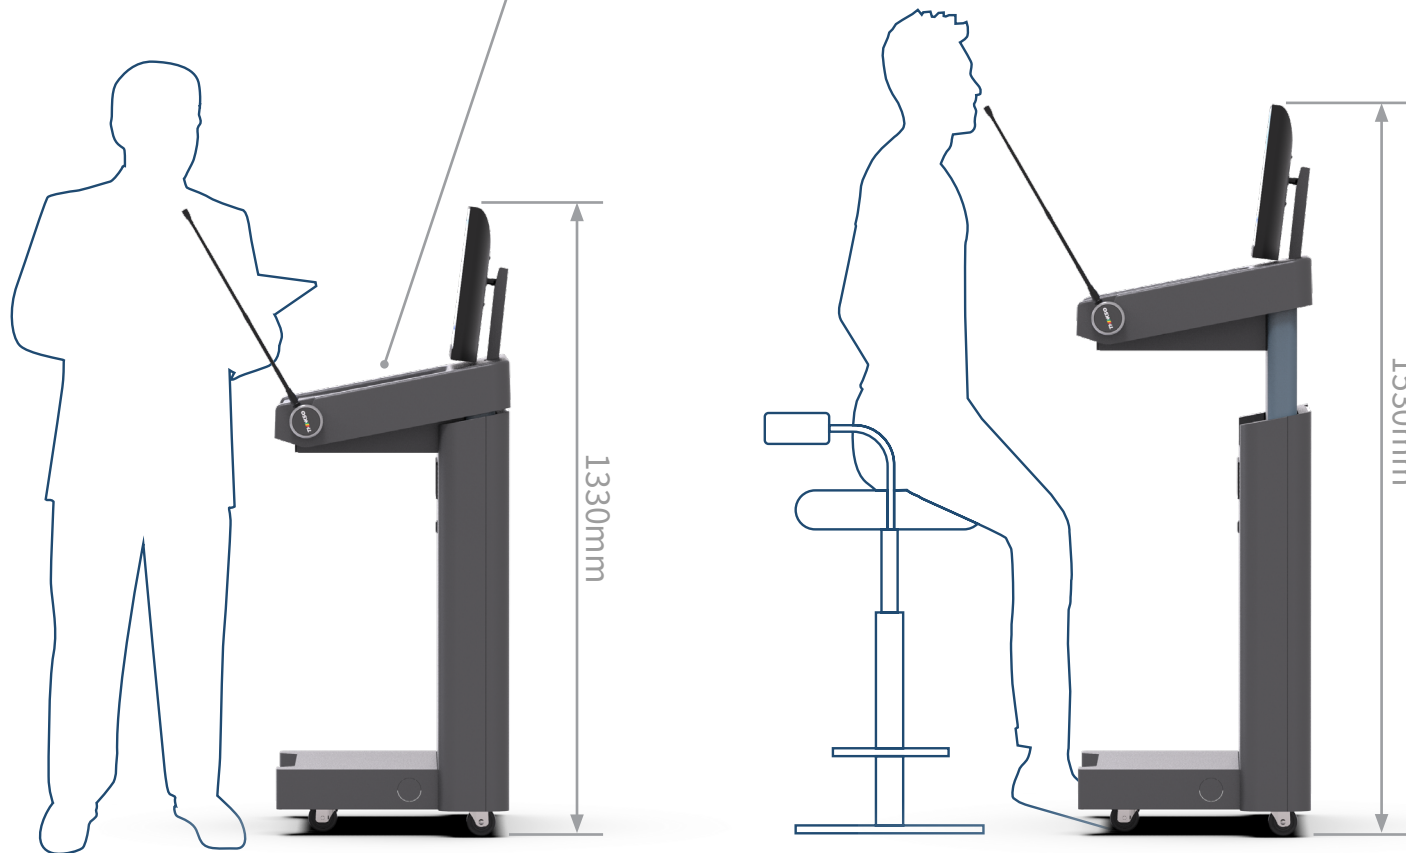

# Desktop

cease projection

desk height control

24" monitor with VESA mount  
(compatible with 22"~27")

power switch

side mounted gooseneck

Knob for immediately volume adjustment

### Easy maintenanc cabinet

The slim body integrates multimedia devices, including microphone receiver, mixer, amplifier, HDMI matrix, wi-fi router, etc. All the functions you need are in one body.

## Adjustable tabletop height

The height of the tabletop can be adjusted from 920 to 1120mm by using the buttons on the left side of desktop. It makes the lectern adapted to various users and postures. Teachers are able to teach in their most comfortable postures with this lectern.

32" screen at the front lectern can show images, posters, logos, etc.

Wirelessly cast your tablet to the projector with a built-in casting device.(optional)